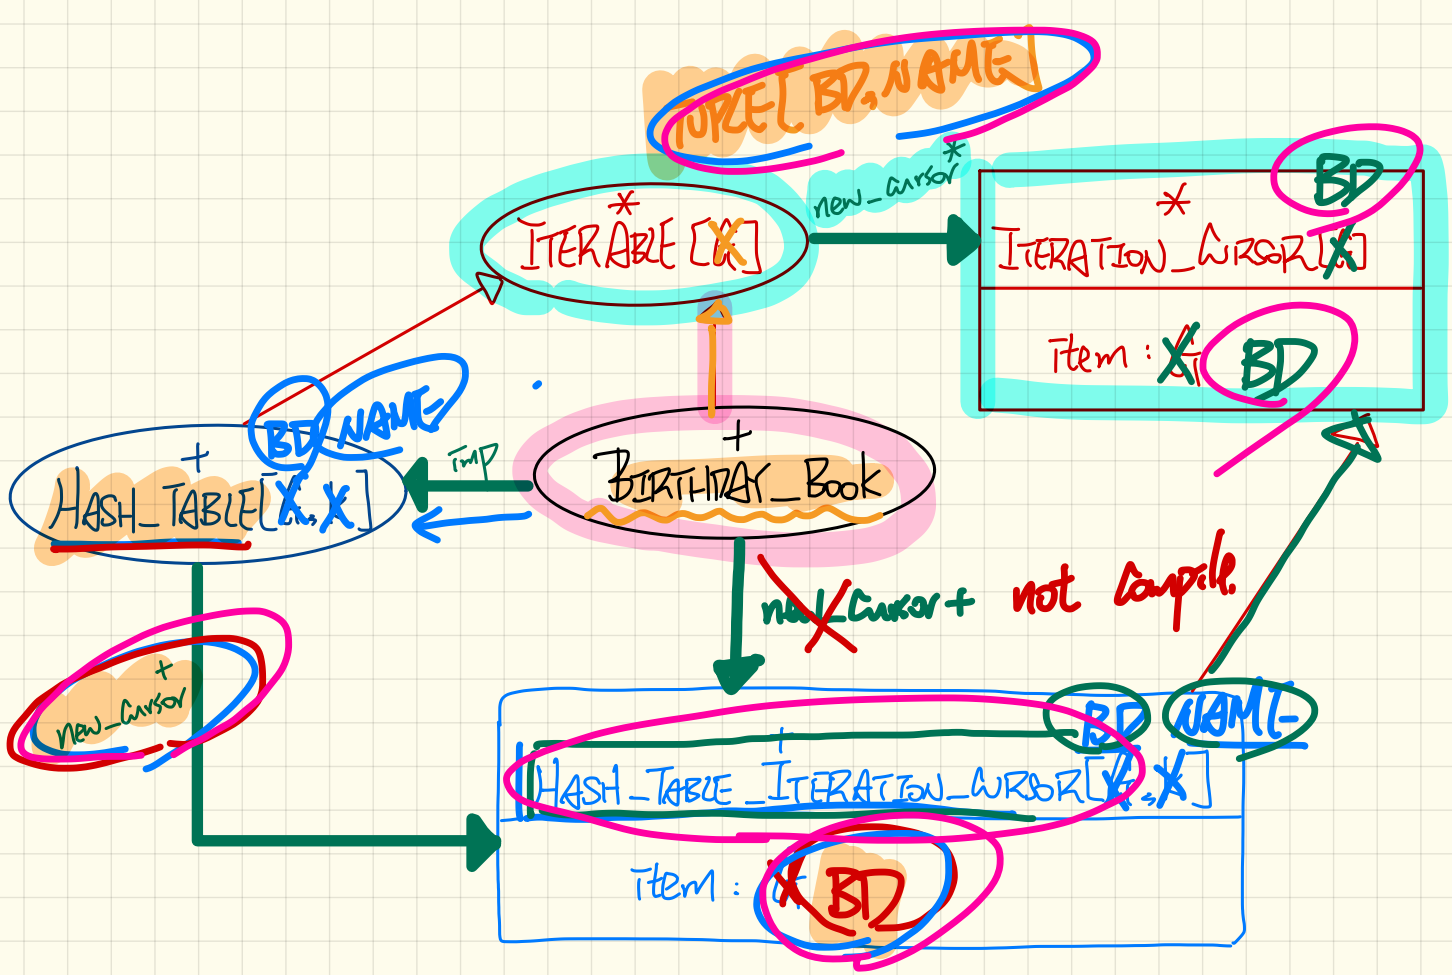

LABTEST I REVIEW

TUTORIAL

THURSDAY FEBRUARY 13

KEY	VALUE
Alan	24
Mark	oct 10
Tom	aug 13

bb.new-Cursor

M_H_T	T	[ID, NAME]
Item		
alan		
mark		
imp		
TC		

it.forth

bb.imp.new-Cursor

~~TC.forth~~

~~key~~
~~item~~

~~HTIN~~
~~key~~
~~item~~
~~forth~~