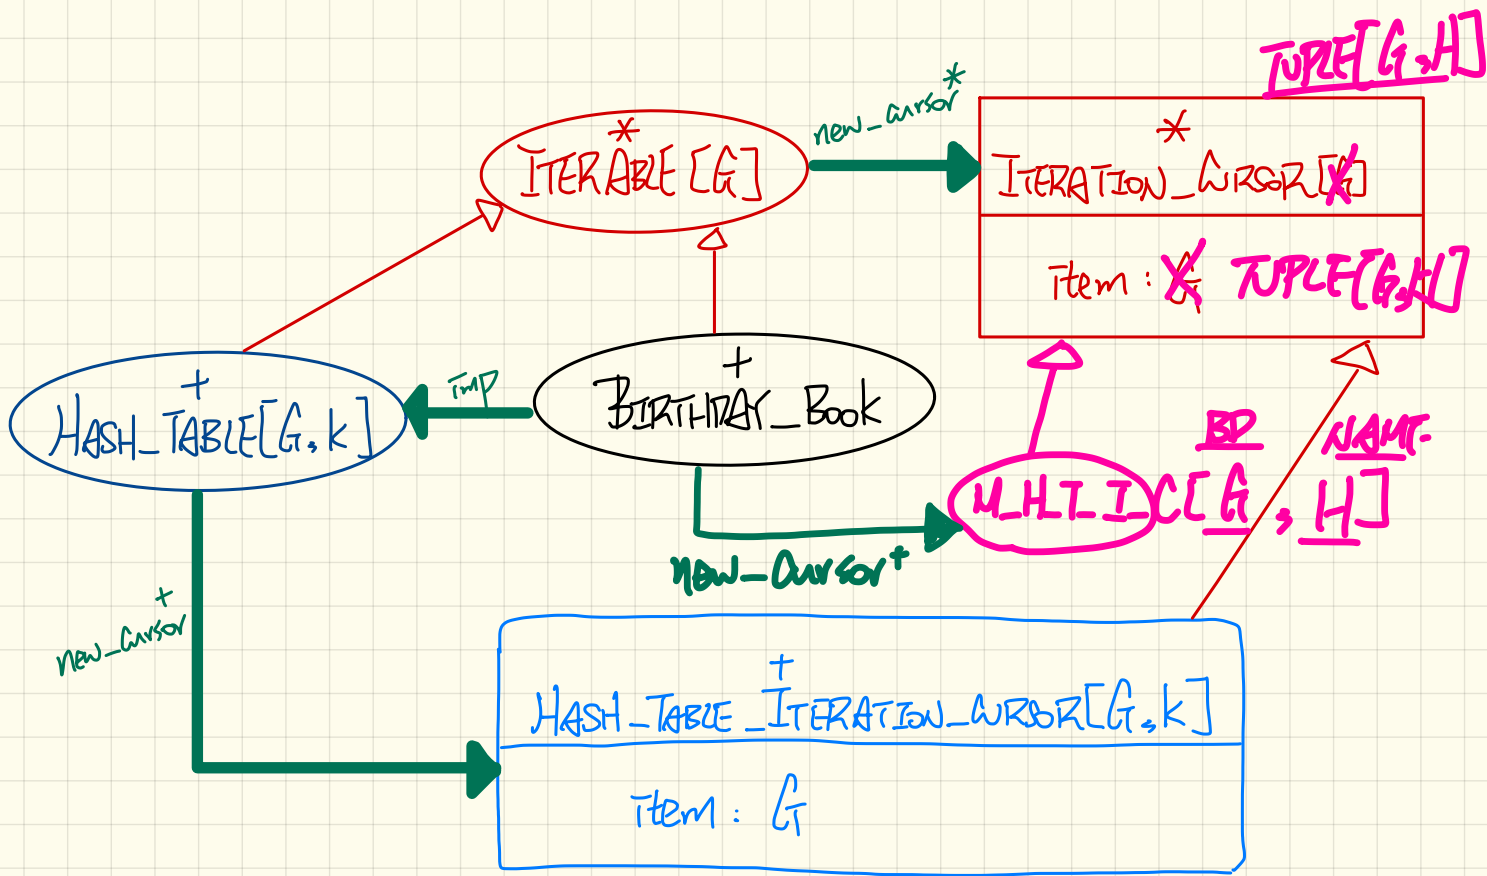

LABTEST I REVIEW

TUTORIAL

THURSDAY FEBRUARY 13

KEY	VALUE
Alan	24
Mark	oct 10
Tom	aug 13

bb.new-Cursor

M_H_T	T	[ID, NAME]
Item		
alan		
mark		
imp		
TC		

it.forth

bb.imp.new-Cursor

~~TC.forth~~

~~key~~
~~item~~

~~HTIN~~
~~key~~
~~item~~
~~forth~~